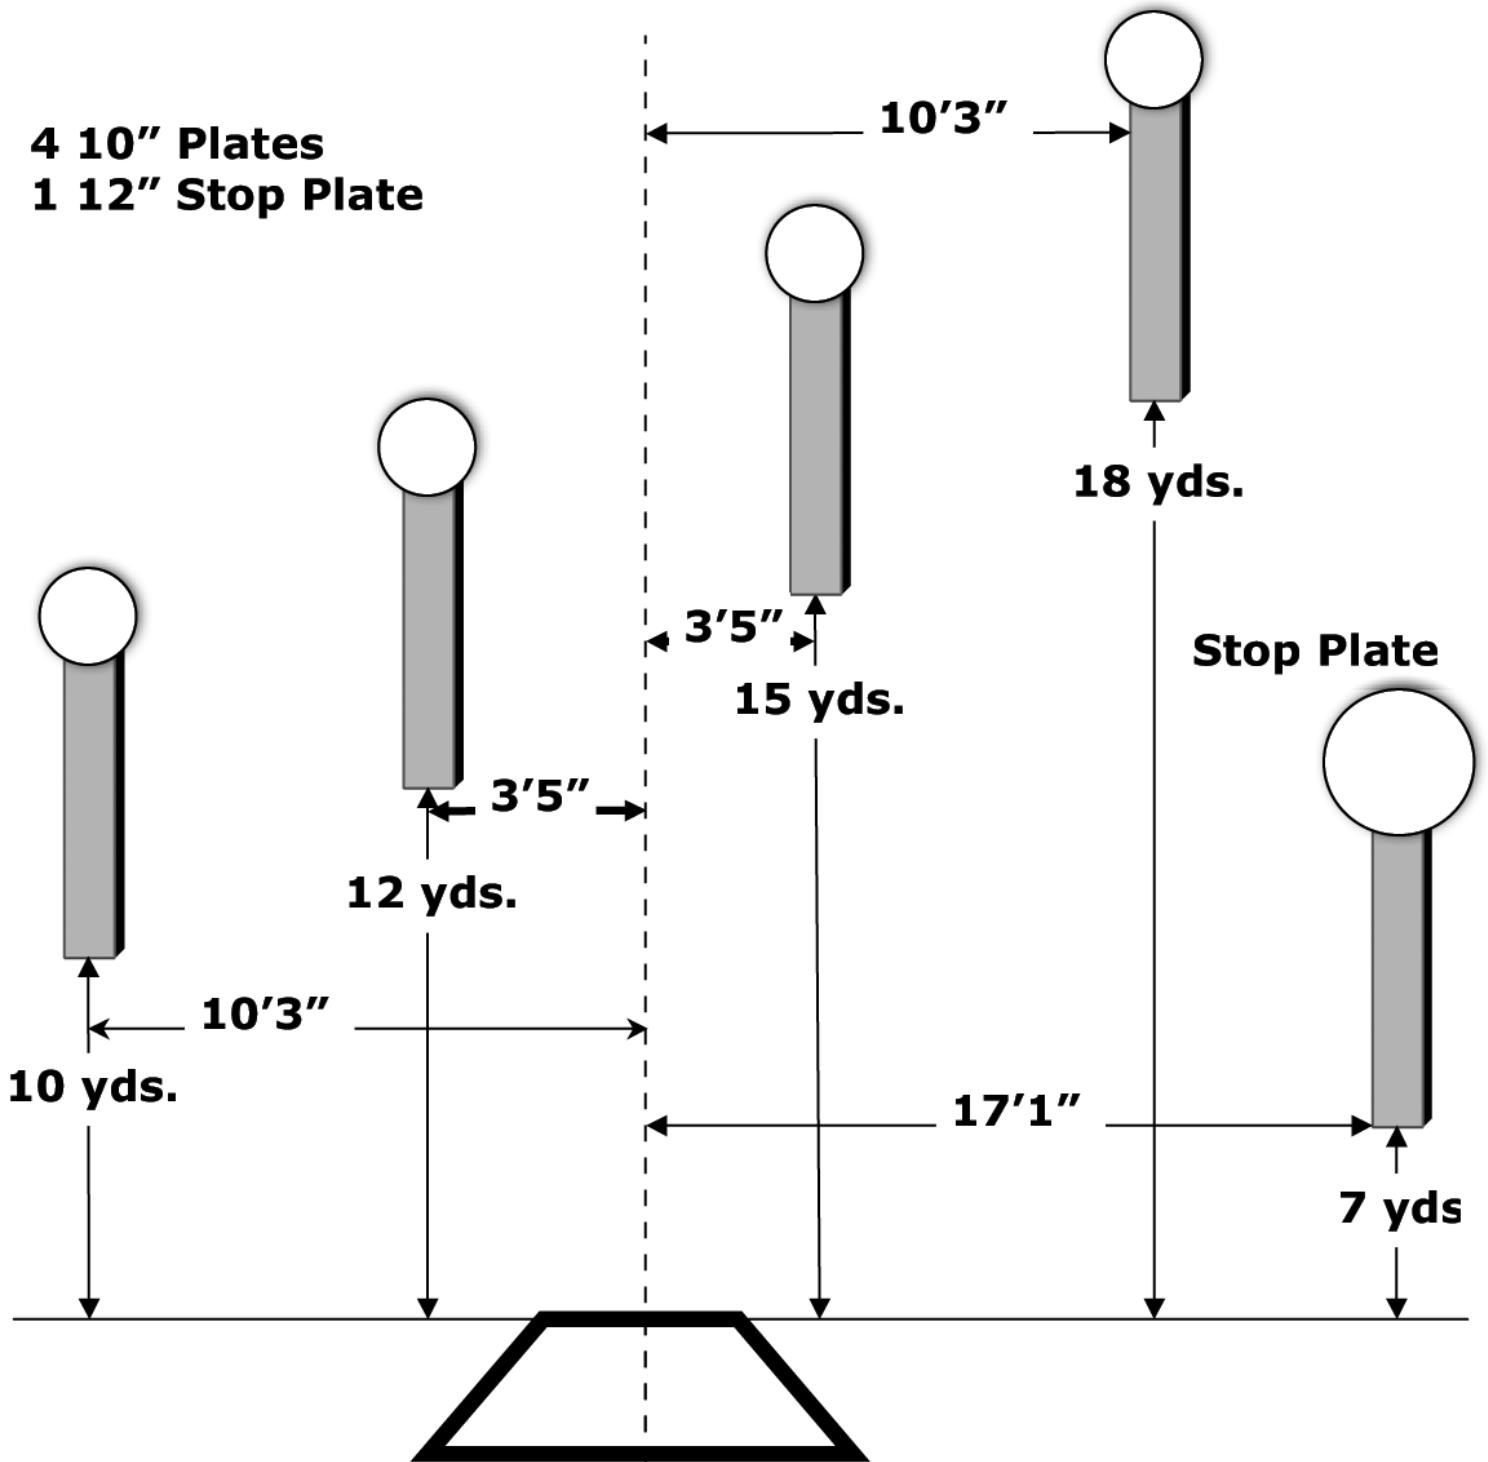

4 10" Plates
1 12" Stop Plate

FIVE TO GO

ROUNABOUT

SPEED OPTION

**Stop
Plate**

14 yds.

9'

9 yds.

14'

7 yds.

**4 18"x 24" Rectangles
1 12" Stop Plate**

SMOKE & HOPE