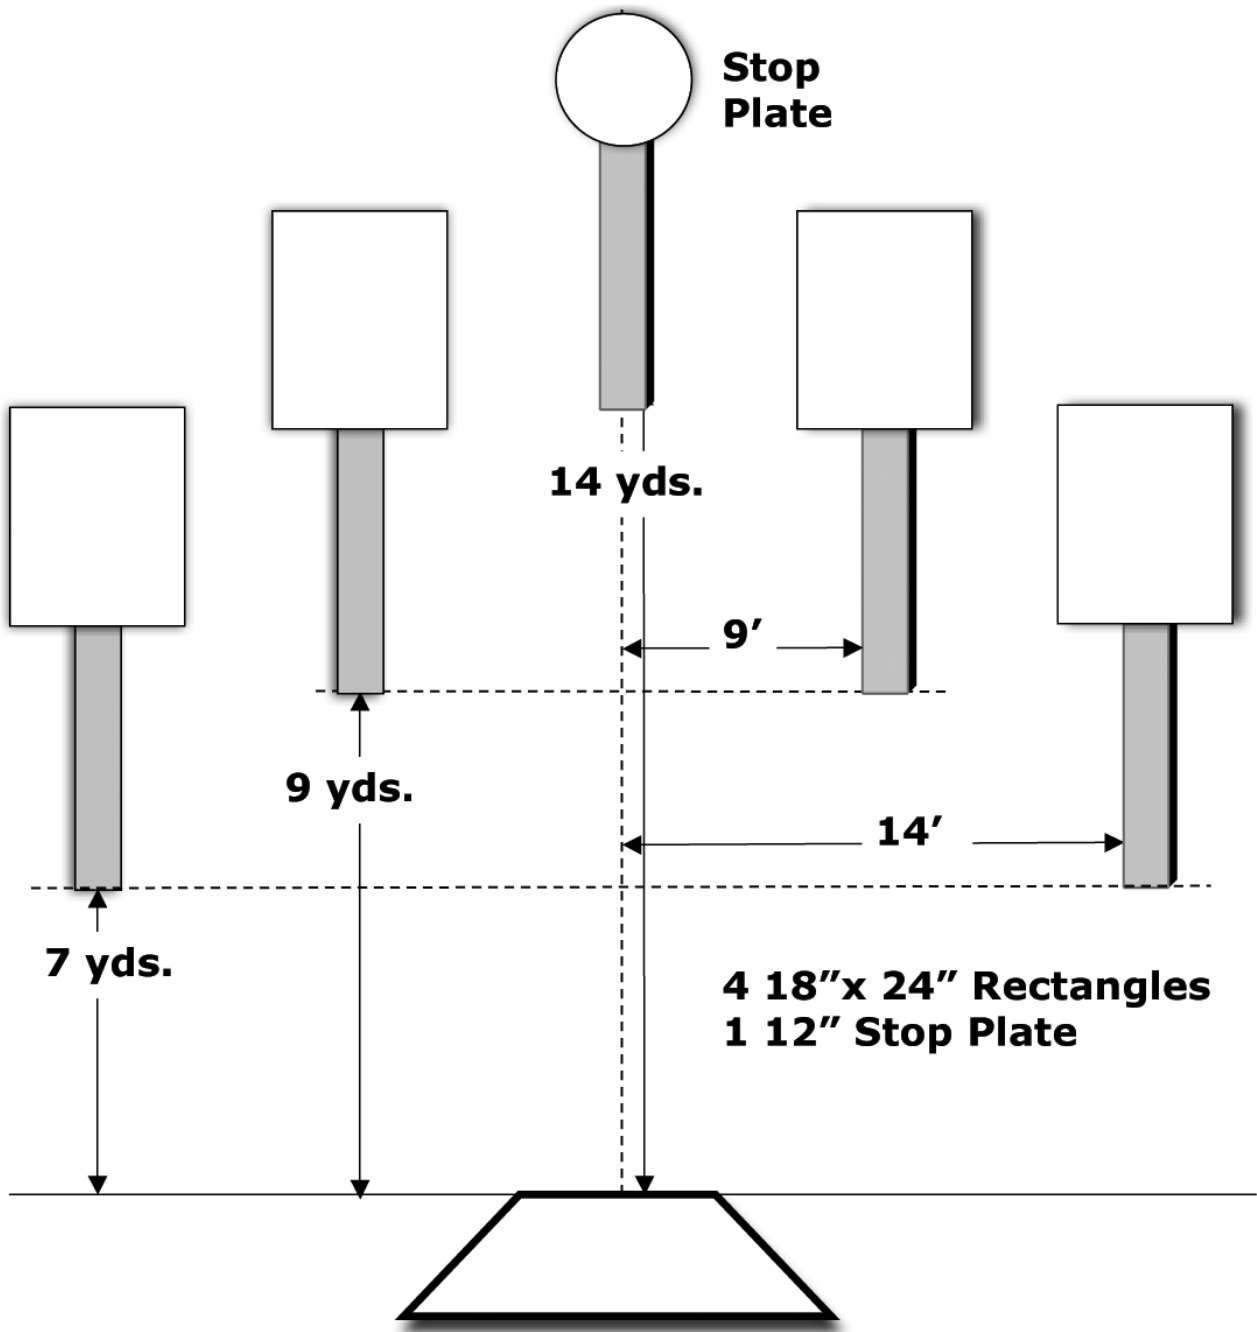

4 10" Plates
1 12" Stop Plate

FIVE TO GO

ROUNABOUT

SPEED OPTION

**Stop
Plate**

14 yds.

9'

9 yds.

14'

7 yds.

**4 18"x 24" Rectangles
1 12" Stop Plate**

SMOKE & HOPE