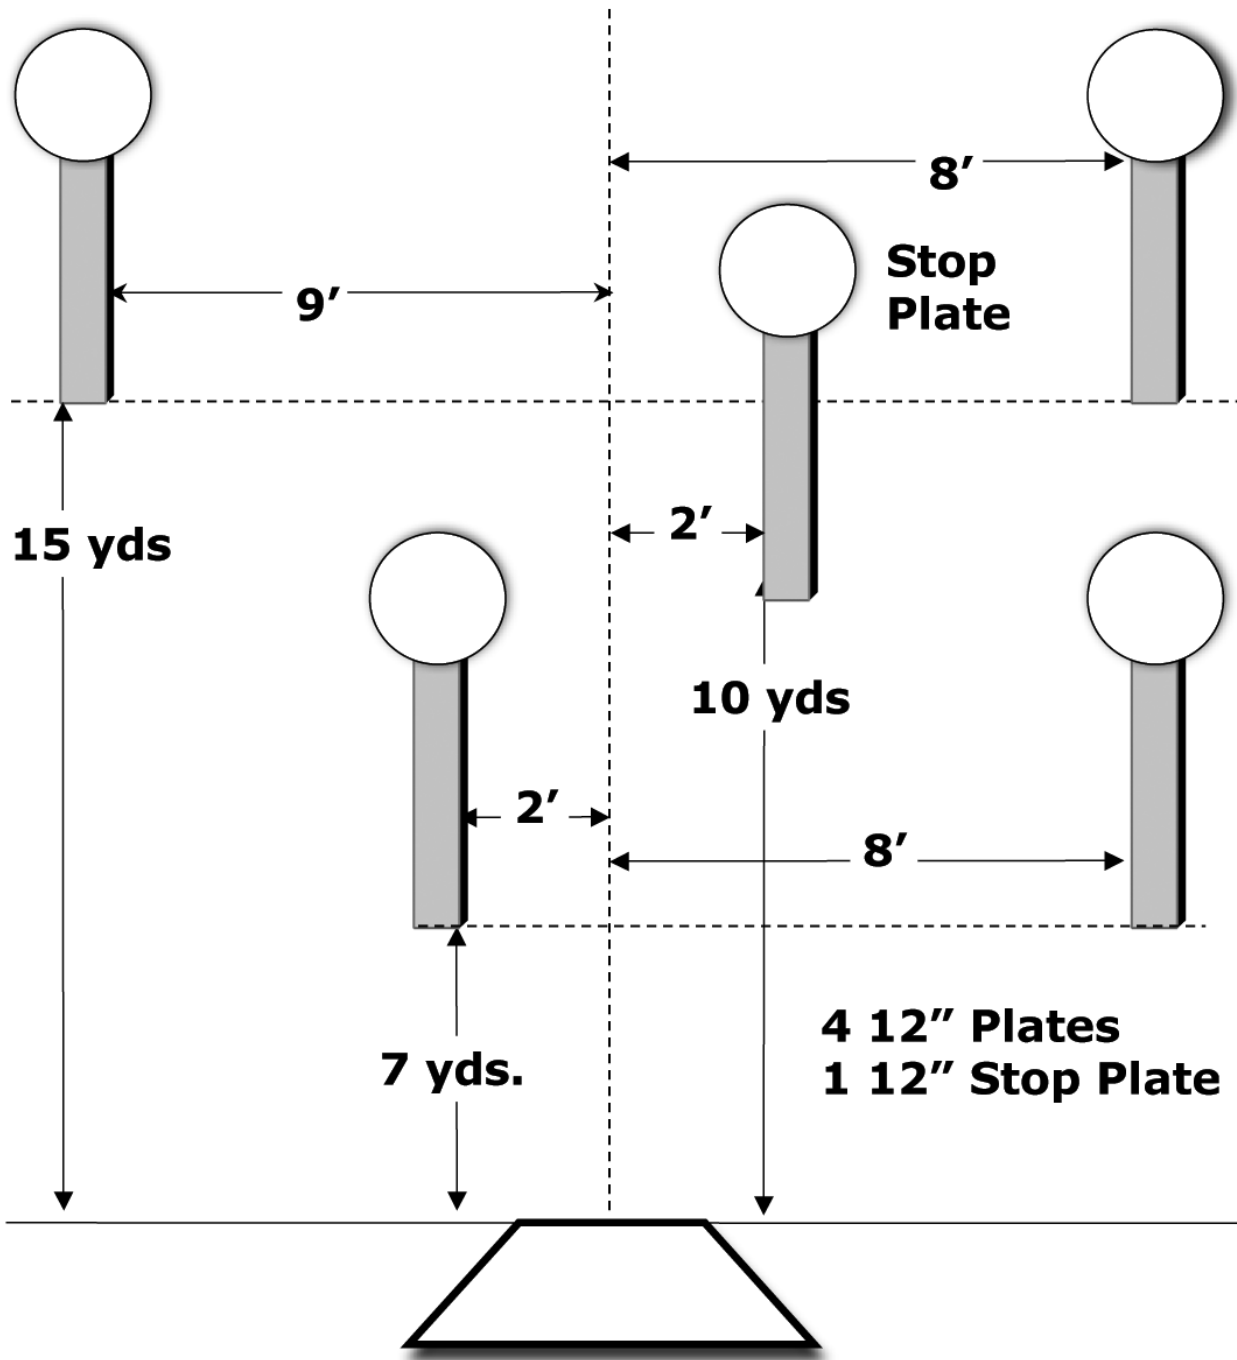

4 10" Plates
1 12" Stop Plate

FIVE TO GO

ROUNABOUT

SPEED OPTION

**Stop
Plate**

14 yds.

9'

9 yds.

14'

7 yds.

**4 18"x 24" Rectangles
1 12" Stop Plate**

SMOKE & HOPE