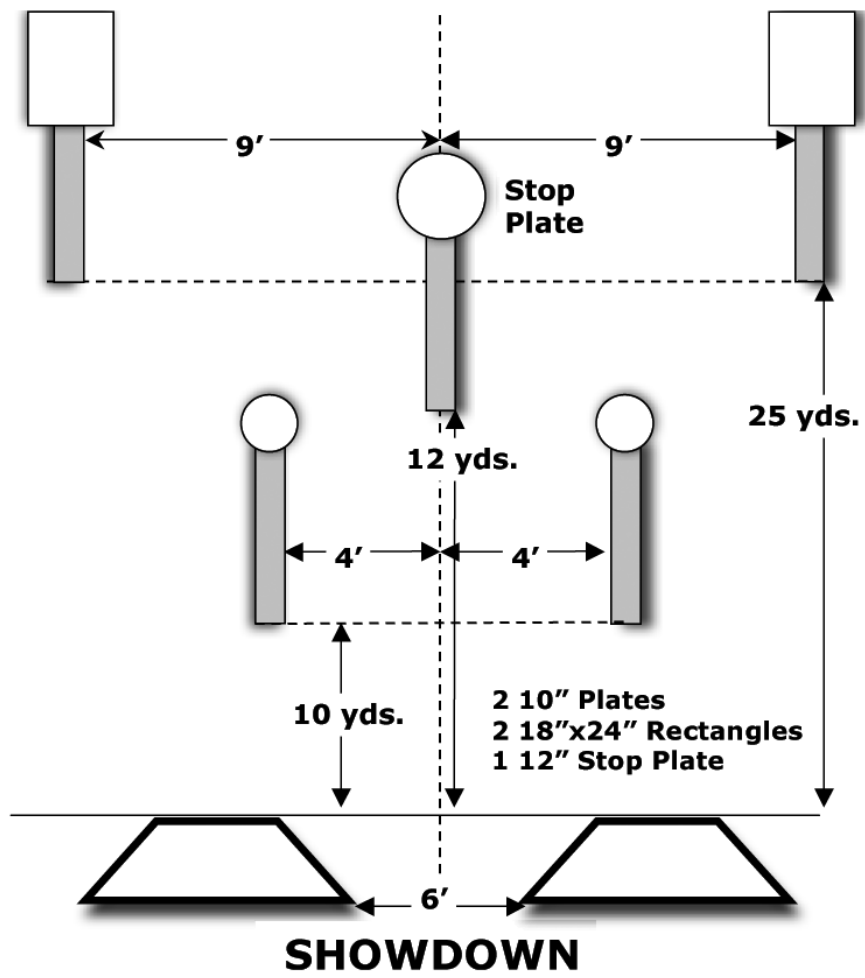

4 10" Plates
1 12" Stop Plate

FIVE TO GO

ROUNABOUT

SPEED OPTION

**Stop
Plate**

14 yds.

9'

9 yds.

14'

7 yds.

**4 18"x 24" Rectangles
1 12" Stop Plate**

SMOKE & HOPE