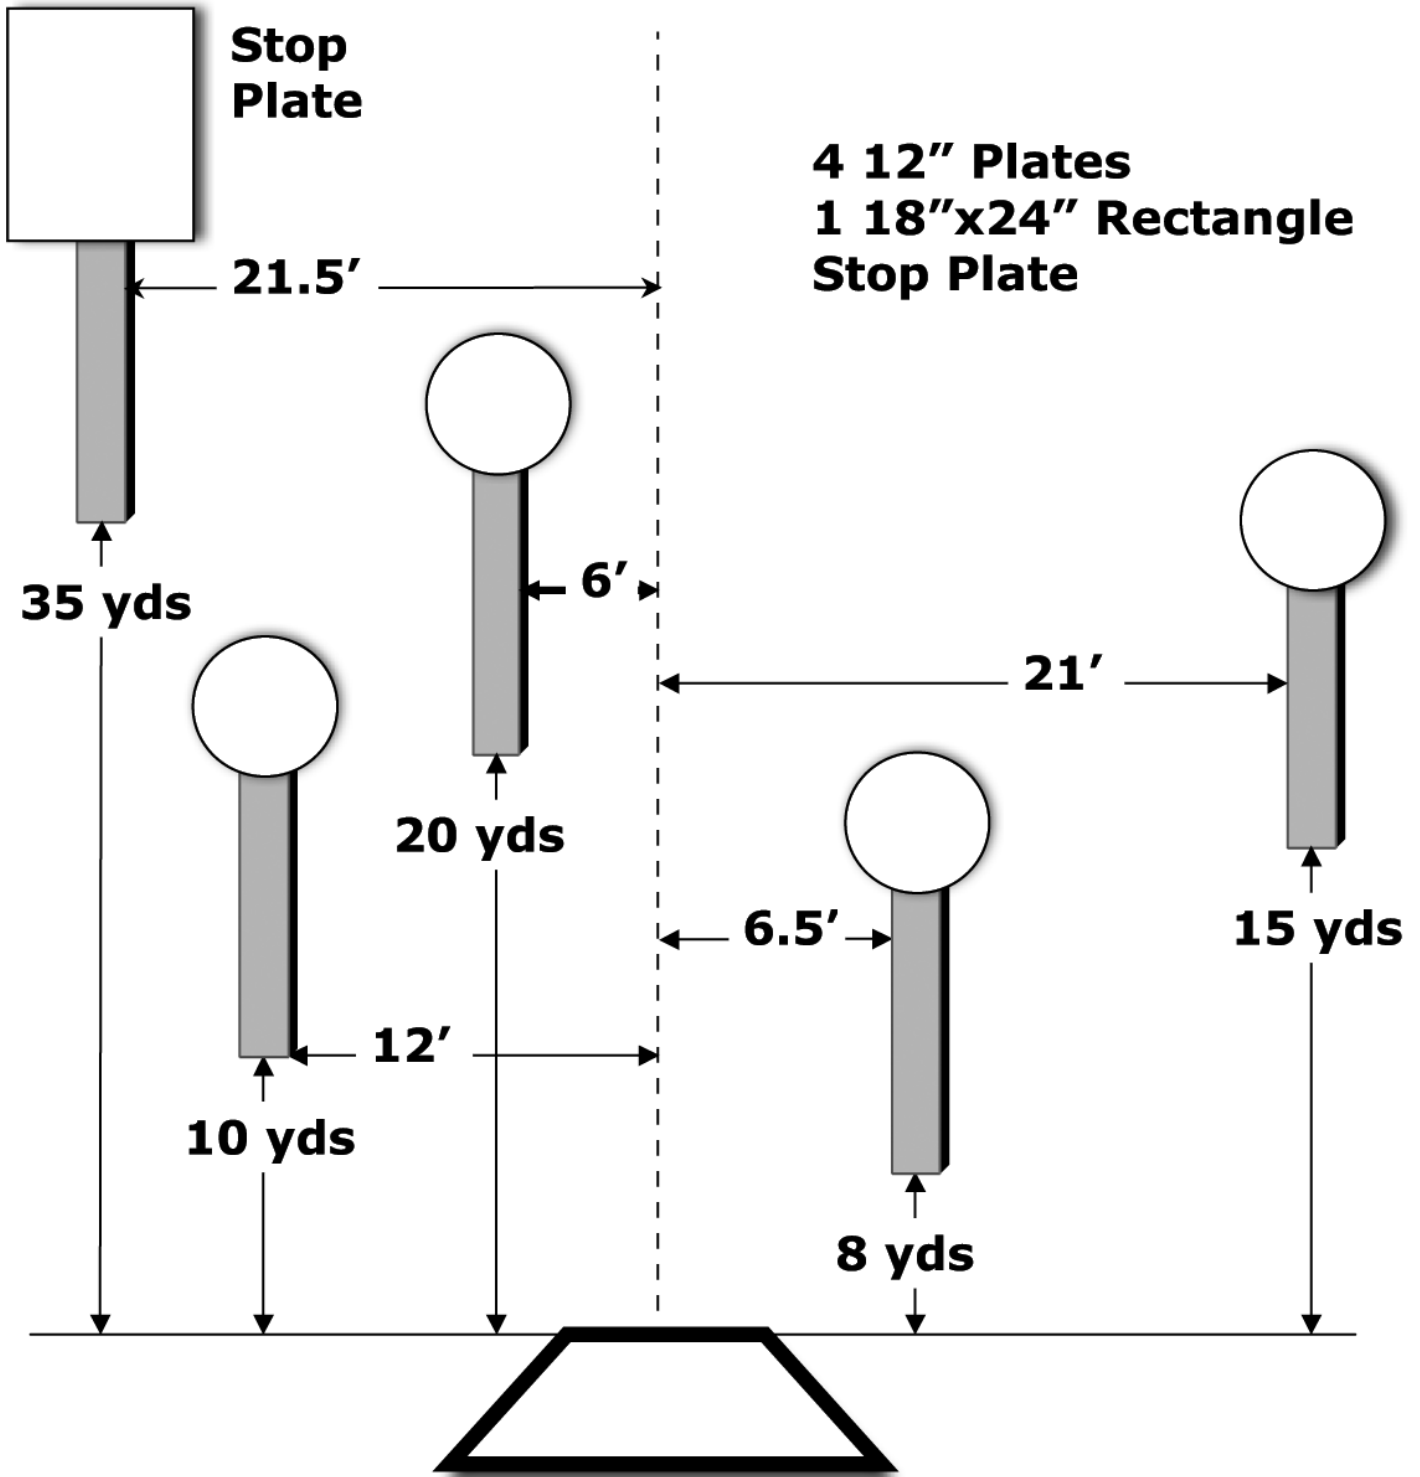

4 10" Plates
1 12" Stop Plate

FIVE TO GO

ROUNABOUT

SPEED OPTION

**Stop
Plate**

14 yds.

9'

9 yds.

14'

7 yds.

**4 18"x 24" Rectangles
1 12" Stop Plate**

SMOKE & HOPE